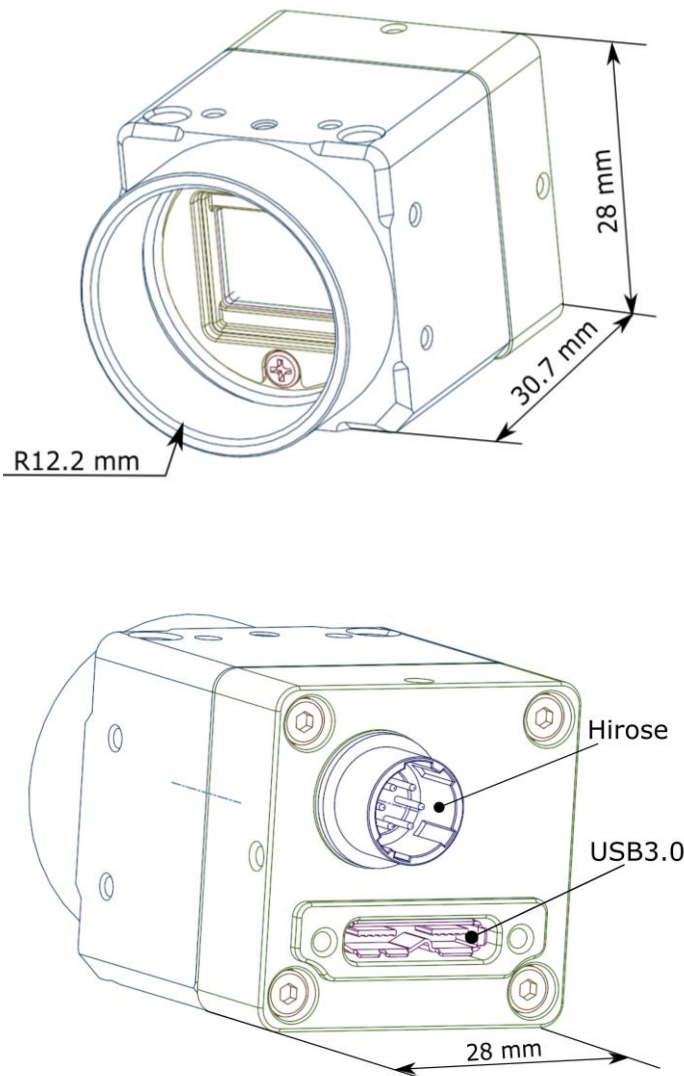

The MSC2 C42 is ultra-compact, ultra-light color camera with a high performance 4MP CMOS.

DIMENSIONS

Feature	Description
Pixels	2048 x 2048
Sensor	CMOS, AMS CMV4000
Spectral bands	440, 520, 600 nm
Weight	<55g
Sensor size	1-inch
Pixel size	5.5 x 5.5 μm
Shutter Type	Global
Frame Rate	89 fps (at full ROI)
Noise Level (Gain 0 dB)	8bits output: <3 digits 10bits output: <12 digits 12bits output: <48 digits
Exposure Time	22 μs to 16.77 s
Lens Compatibility	c-mount
Connectors	USB 3.0, Hirose
System Sync	External trigger (Hardware, Software), Free run